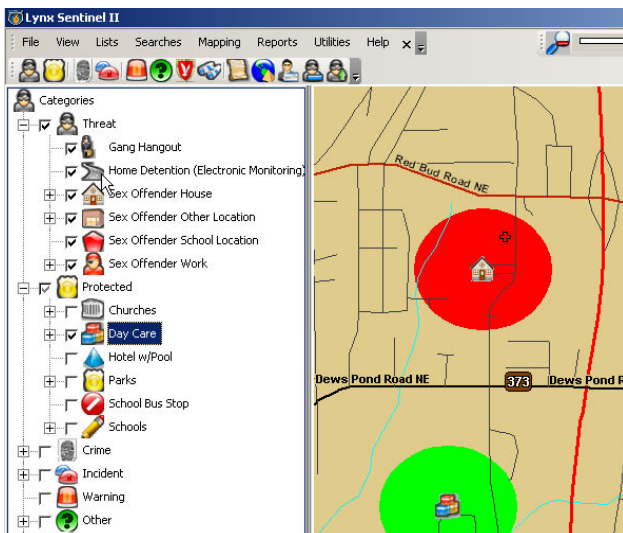

Crime, Incident and Hazardous Material Tracking

- Use the location maps for public or private presentations
- Maps crime scene locations
- Maps car accidents, incidents, house fires
- Maps warning areas, e.g. hazardous material sites, etc.
- Easily identifies areas with a high number of crimes, accidents or incidents
- Helps fire departments identify hazardous materials areas before they arrive on site

Lynx Sentinel™ saves you countless hours of manually measuring and plotting distances, printing and sending notification letters, as well as information tracking of crimes and other incident locations.

Sentinel Dashboard shows all relevant information about the sex offenders you're managing.

Show satellite views of areas with locations

Easily identify proximity violations and warnings

Ryte Byte™, Lynx™ and Lynx Sentinel™ are trademarks of Ryte Byte, Inc.
Copyright 2009 - Ryte Byte, Inc.