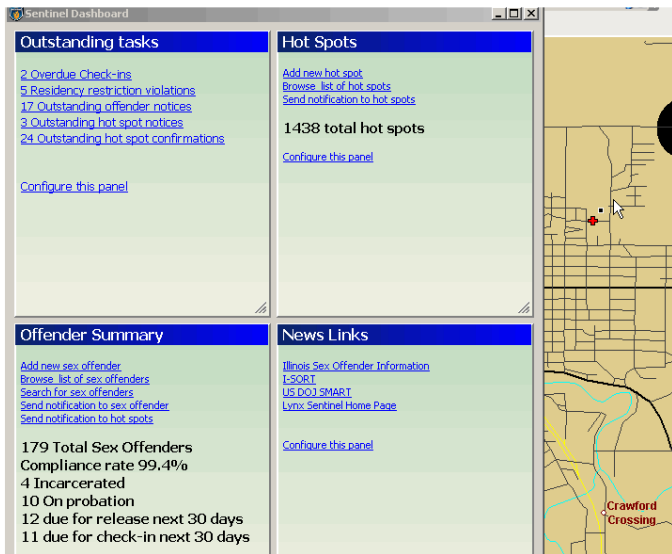

Lynx Sentinel™ was developed by a software company that has been in business for over 25 years, in cooperation with police departments and their own real-life, day-to-day knowledge. This combination has helped us create an affordable, yet powerful system that is quick to learn and simple to use. You won't waste any time getting the information you need.

Sentinel Dashboard shows all relevant information about the sex offenders you're managing.